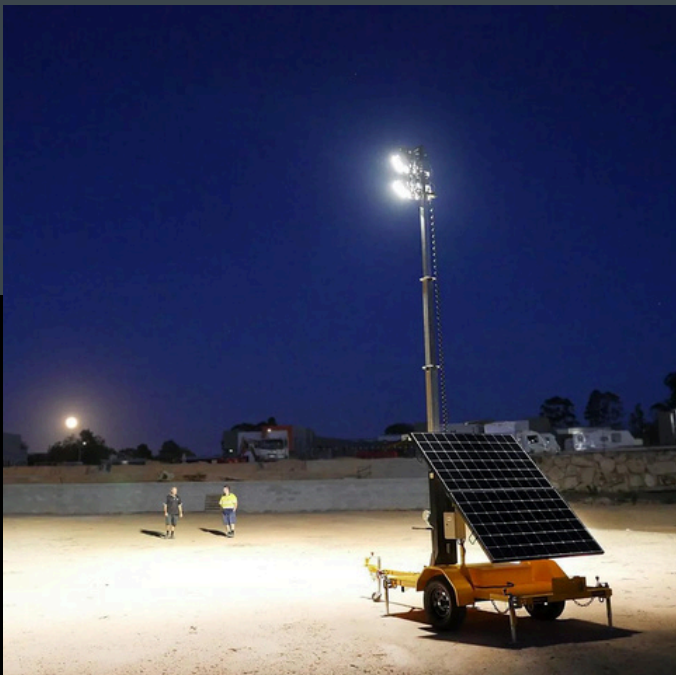

ETC Hire is also environmentally focused, and as a result, a vast majority of our equipment is solar powered. This means our traffic control and LED signs are eco-friendly, low maintenance and cost-effective, as there's no ongoing running costs. In addition, most of our advertising and traffic control equipment is trailer mounted, for simple and easy transportation and positioning.

RADAR SPEED CHECK SIGN

Put safety first with our radar speed check signs and traffic management hire equipment

Our radar speed check signs are available as either trailer mounted or on a portable tripod stand. ETC Hire's radar check speed signs are 100% solar powered with no ongoing running costs.

ETC Hire VMS Sign boards are 100% solar powered with low power usage and no ongoing running costs, which make these signs a convenient solution for traffic management and advertising.

Each hire includes free message changes and scheduling from Monday to Friday during business hours. Out of business hours message changes are an additional charge.

Perfect for outdoor events, construction sites and illuminating any dark areas onsite, the solar lighting towers are ideal for providing security at night.

SOLAR SECURITY SYSTEMS

Our security systems deliver 24/hour surveillance for events, properties, construction sites, warehouses and many other commercial and industrial applications.